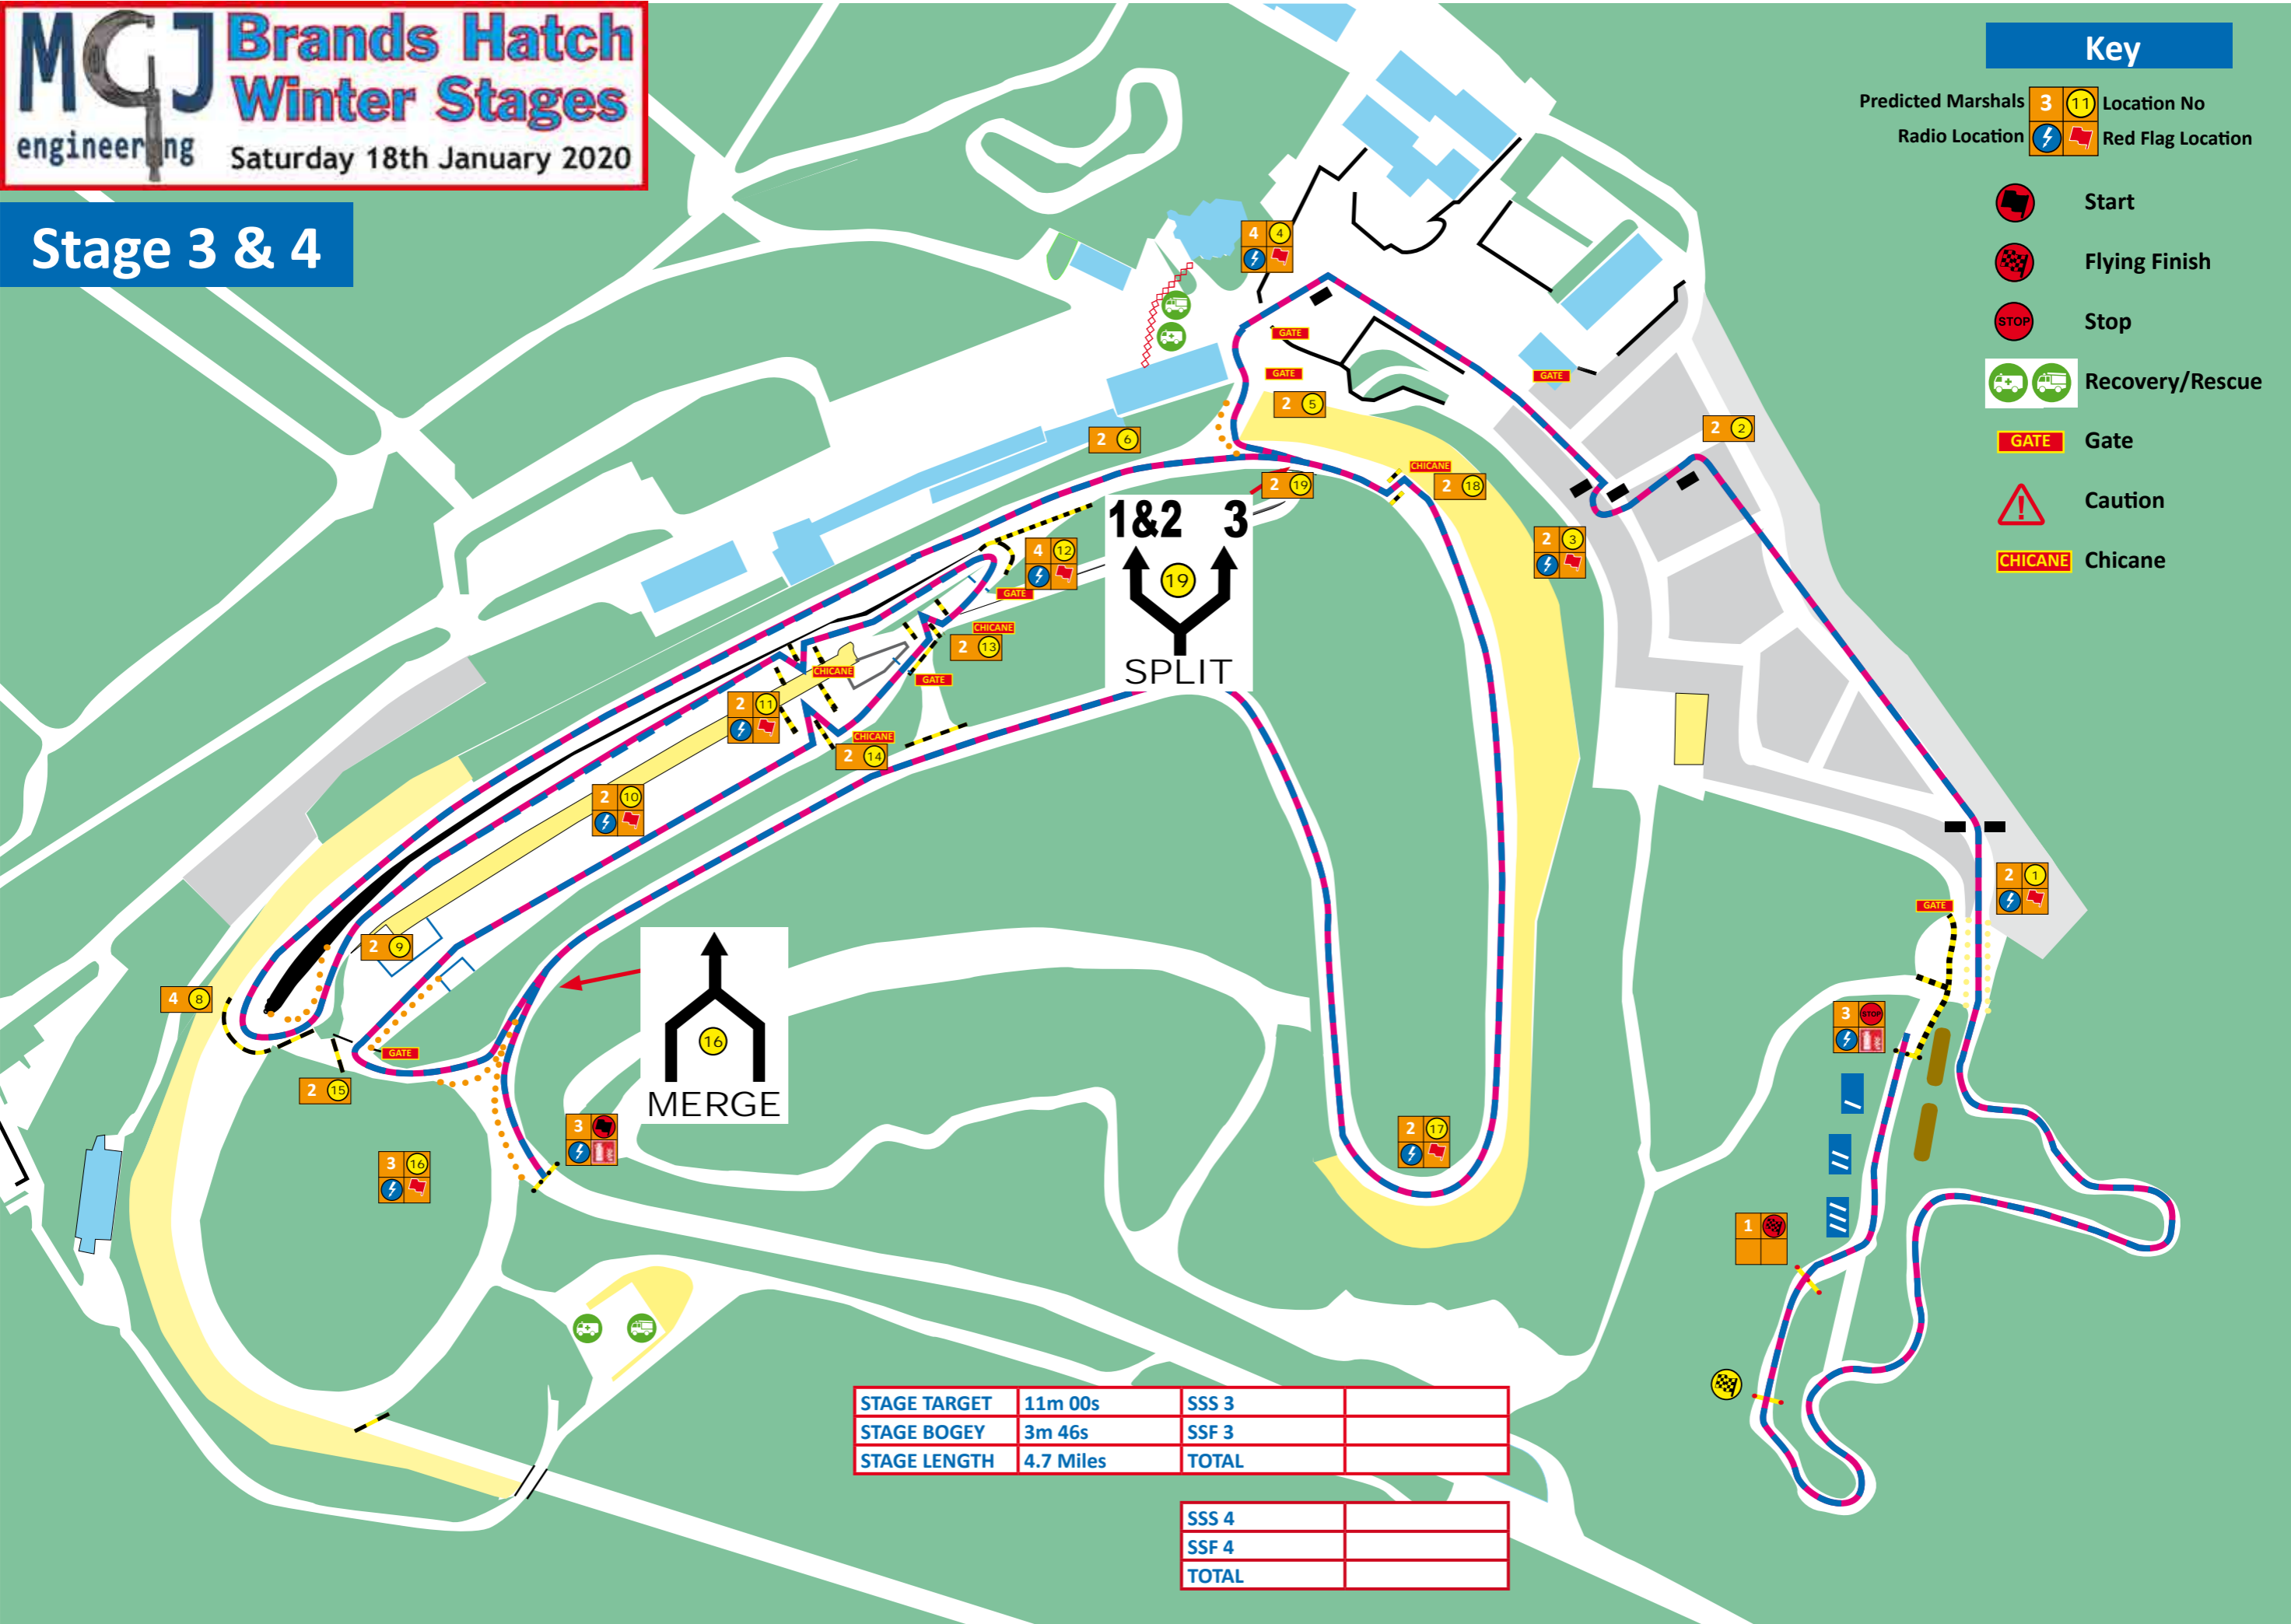

Stage 1 & 2

Key

- Predicted Marshals 3 11 Location No
- Radio Location ⚡ 🚩 Red Flag Location
- Start
- Flying Finish
- Stop
- Recovery/Rescue
- GATE Gate
- Caution
- CHICANE Chicane

STAGE TARGET	11m 00s	SSS 1	
STAGE BOGEY	3m 55s	SSF 1	
STAGE LENGTH	4.9 Miles	TOTAL	

SSS 2	
SSF 2	
TOTAL	

Stage 3 & 4

Key

Predicted Marshals 3 11 Location No
 Radio Location ⚡ 🚩 Red Flag Location

- Start
- Flying Finish
- Stop
- Recovery/Rescue
- Gate
- Caution
- Chicane

STAGE TARGET	11m 00s	SSS 3	
STAGE BOGEY	3m 46s	SSF 3	
STAGE LENGTH	4.7 Miles	TOTAL	

SSS 4	
SSF 4	
TOTAL	

Stage 5 & 6

Key

- Predicted Marshals 3 11 Location No
- Radio Location ⚡ 🚩 Red Flag Location
- 🏁 Start
- 🏁 Flying Finish
- STOP Stop
- 🚑 Recovery/Rescue
- GATE Gate
- ⚠️ Caution
- CHICANE Chicane

STAGE TARGET	11m 00s	SSS 5	
STAGE BOGEY	3m 50s	SSF 5	
STAGE LENGTH	4.8 Miles	TOTAL	

SSS 6	
SSF 6	
TOTAL	

Stage 7 & 8

Key

- Predicted Marshals 3 11 Location No
- Radio Location ⚡ 🚩 Red Flag Location
- 🏁 Start
- 🏆 Flying Finish
- STOP Stop
- 🚑 Recovery/Rescue
- GATE Gate
- ⚠️ Caution
- CHICANE Chicane