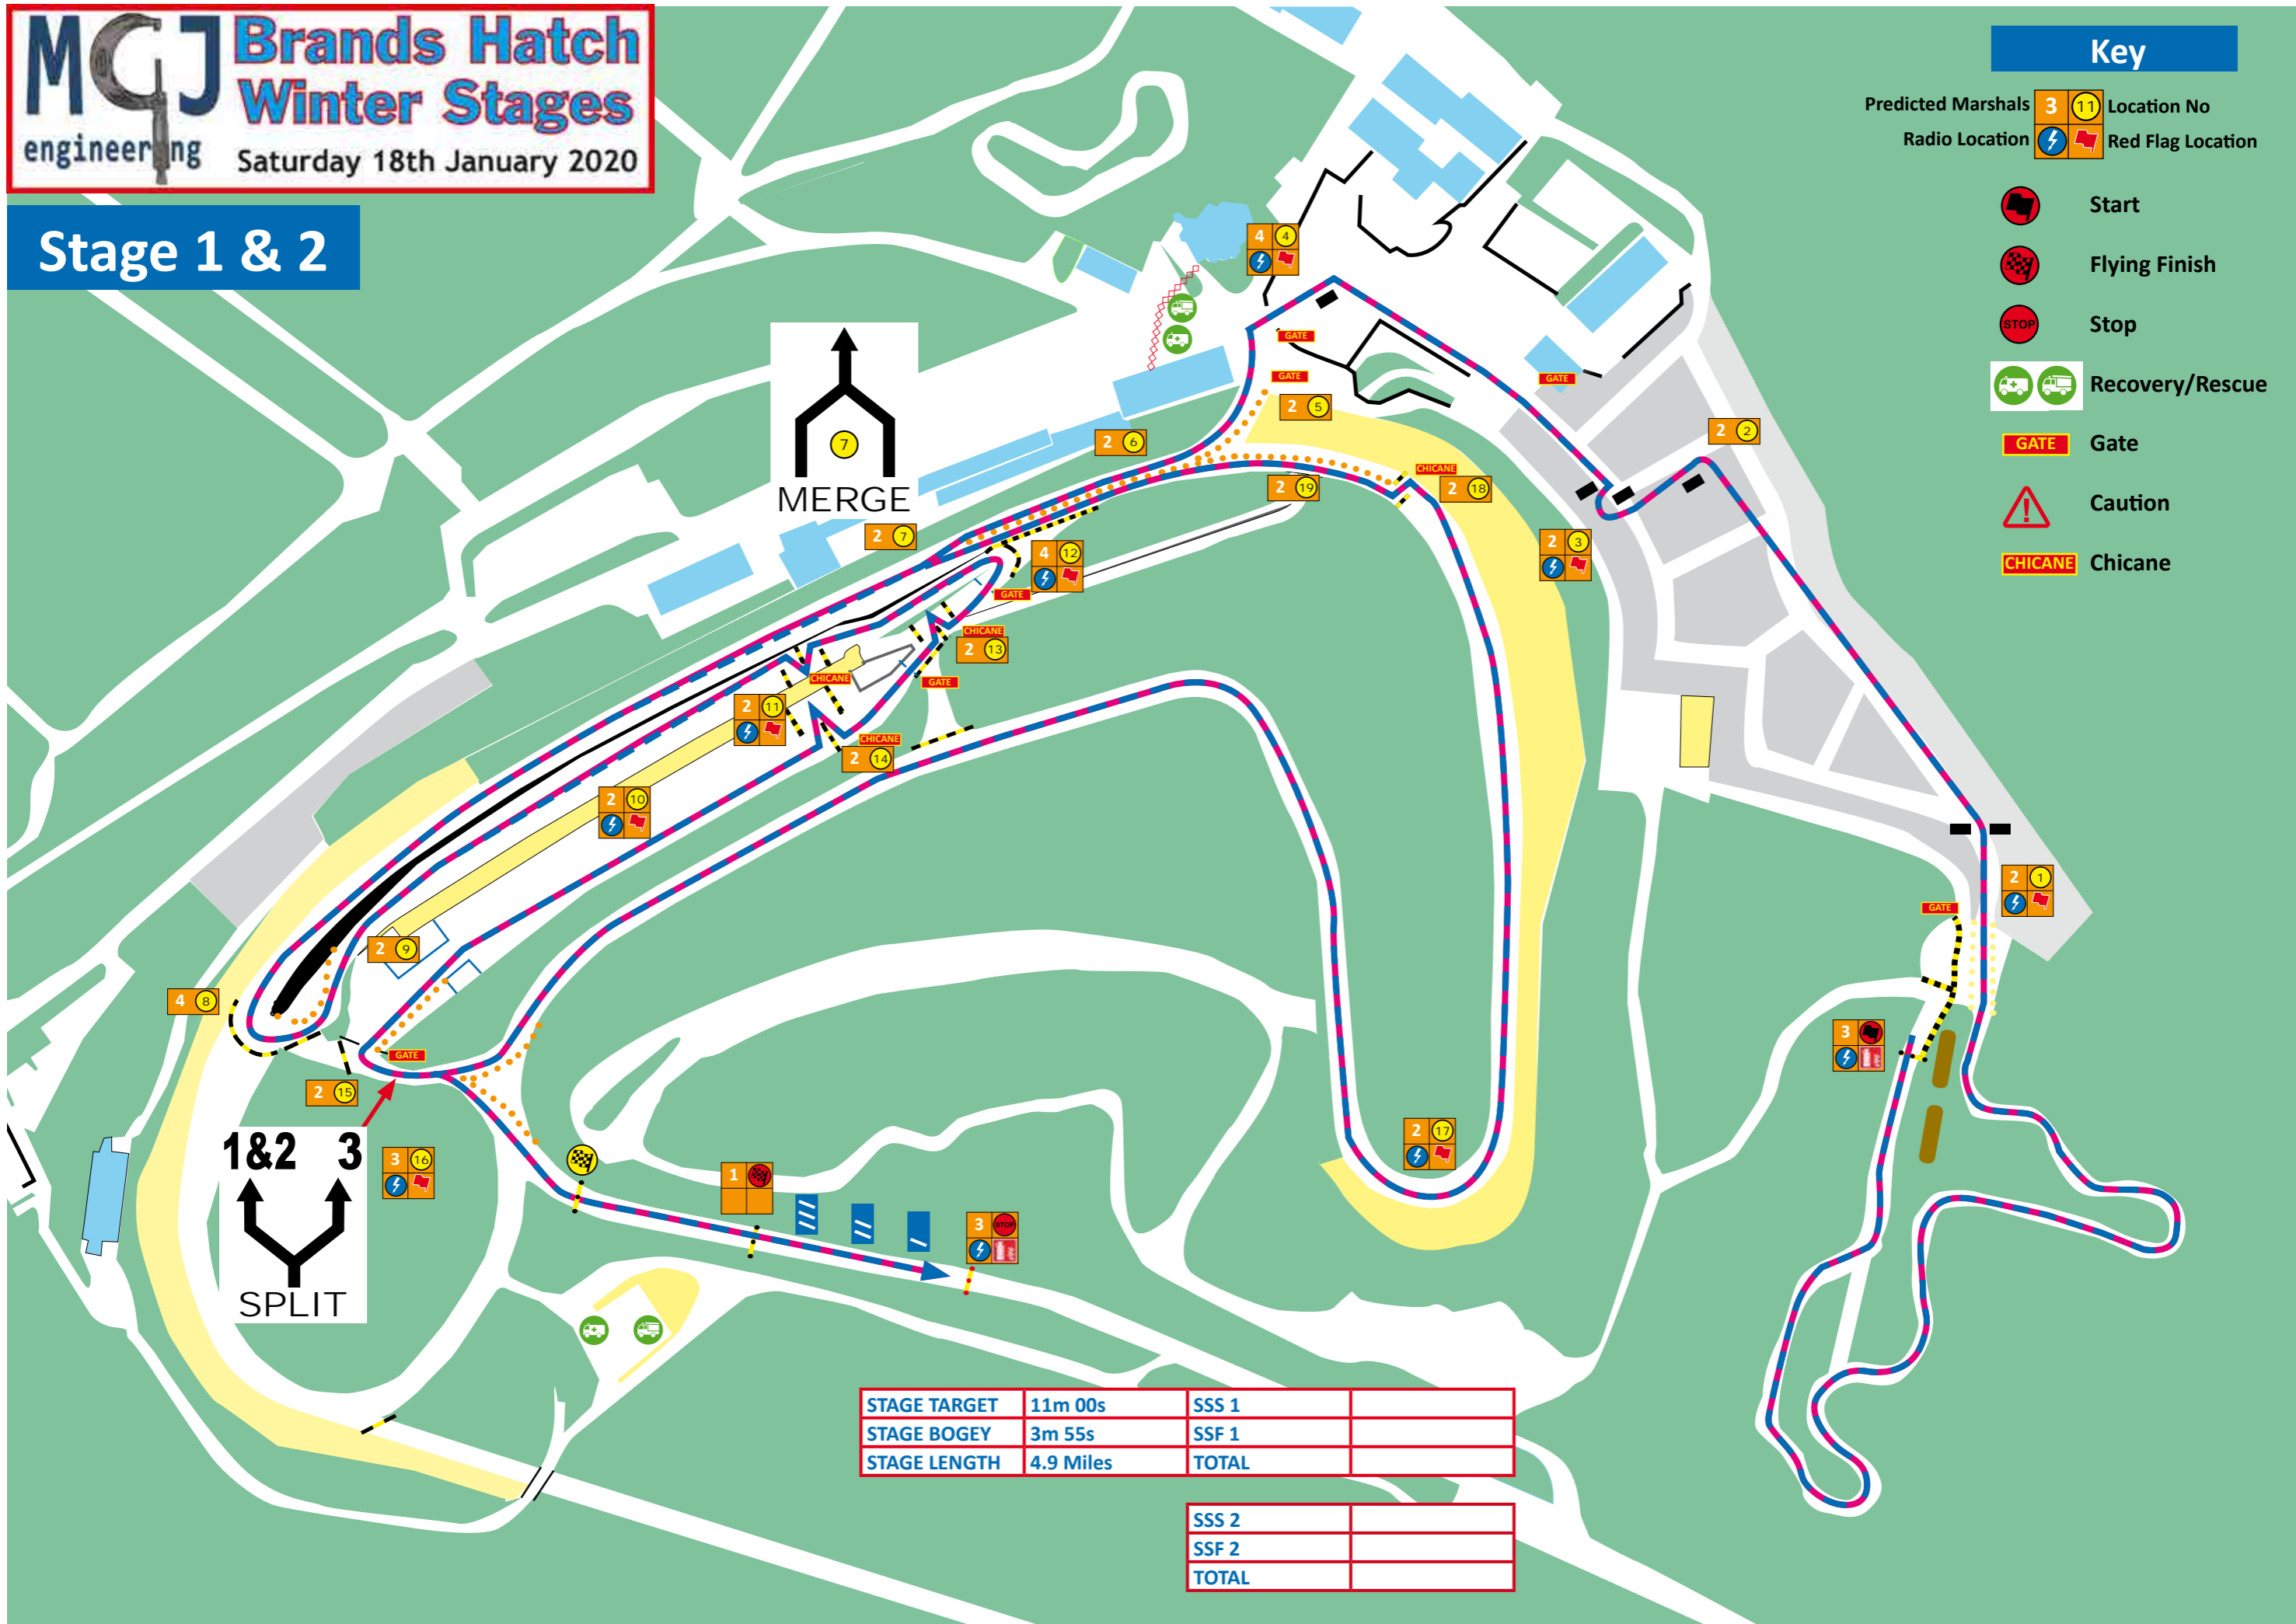

Stage 1 & 2

Key

- Predicted Marshals 3 11 Location No
- Radio Location ⚡ 🚩 Red Flag Location
- Start
- Flying Finish
- Stop
- Recovery/Rescue
- GATE Gate
- Caution
- CHICANE Chicane

STAGE TARGET	11m 00s	SSS 1	
STAGE BOGEY	3m 55s	SSF 1	
STAGE LENGTH	4.9 Miles	TOTAL	

SSS 2	
SSF 2	
TOTAL	

Stage 3 & 4

Key

Predicted Marshals 3 11 Location No
 Radio Location ⚡ 🚩 Red Flag Location

- Start
- Flying Finish
- Stop
- Recovery/Rescue
- Gate
- Caution
- Chicane

STAGE TARGET	11m 00s	SSS 3	
STAGE BOGEY	3m 46s	SSF 3	
STAGE LENGTH	4.7 Miles	TOTAL	

SSS 4	
SSF 4	
TOTAL	

Stage 5 & 6

Key

- Predicted Marshals 3 11 Location No
- Radio Location ⚡ 🚩 Red Flag Location
- 🏁 Start
- 🏁 Flying Finish
- STOP Stop
- 🚑 Recovery/Rescue
- GATE Gate
- ⚠️ Caution
- CHICANE Chicane

STAGE TARGET	11m 00s	SSS 5	
STAGE BOGEY	3m 50s	SSF 5	
STAGE LENGTH	4.8 Miles	TOTAL	

SSS 6	
SSF 6	
TOTAL	

Stage 7 & 8

Key

- Predicted Marshals 3 11 Location No
- Radio Location ⚡ 🚩 Red Flag Location
- 🏁 Start
- 🏆 Flying Finish
- STOP Stop
- 🚑 Recovery/Rescue
- GATE Gate
- ⚠️ Caution
- CHICANE Chicane