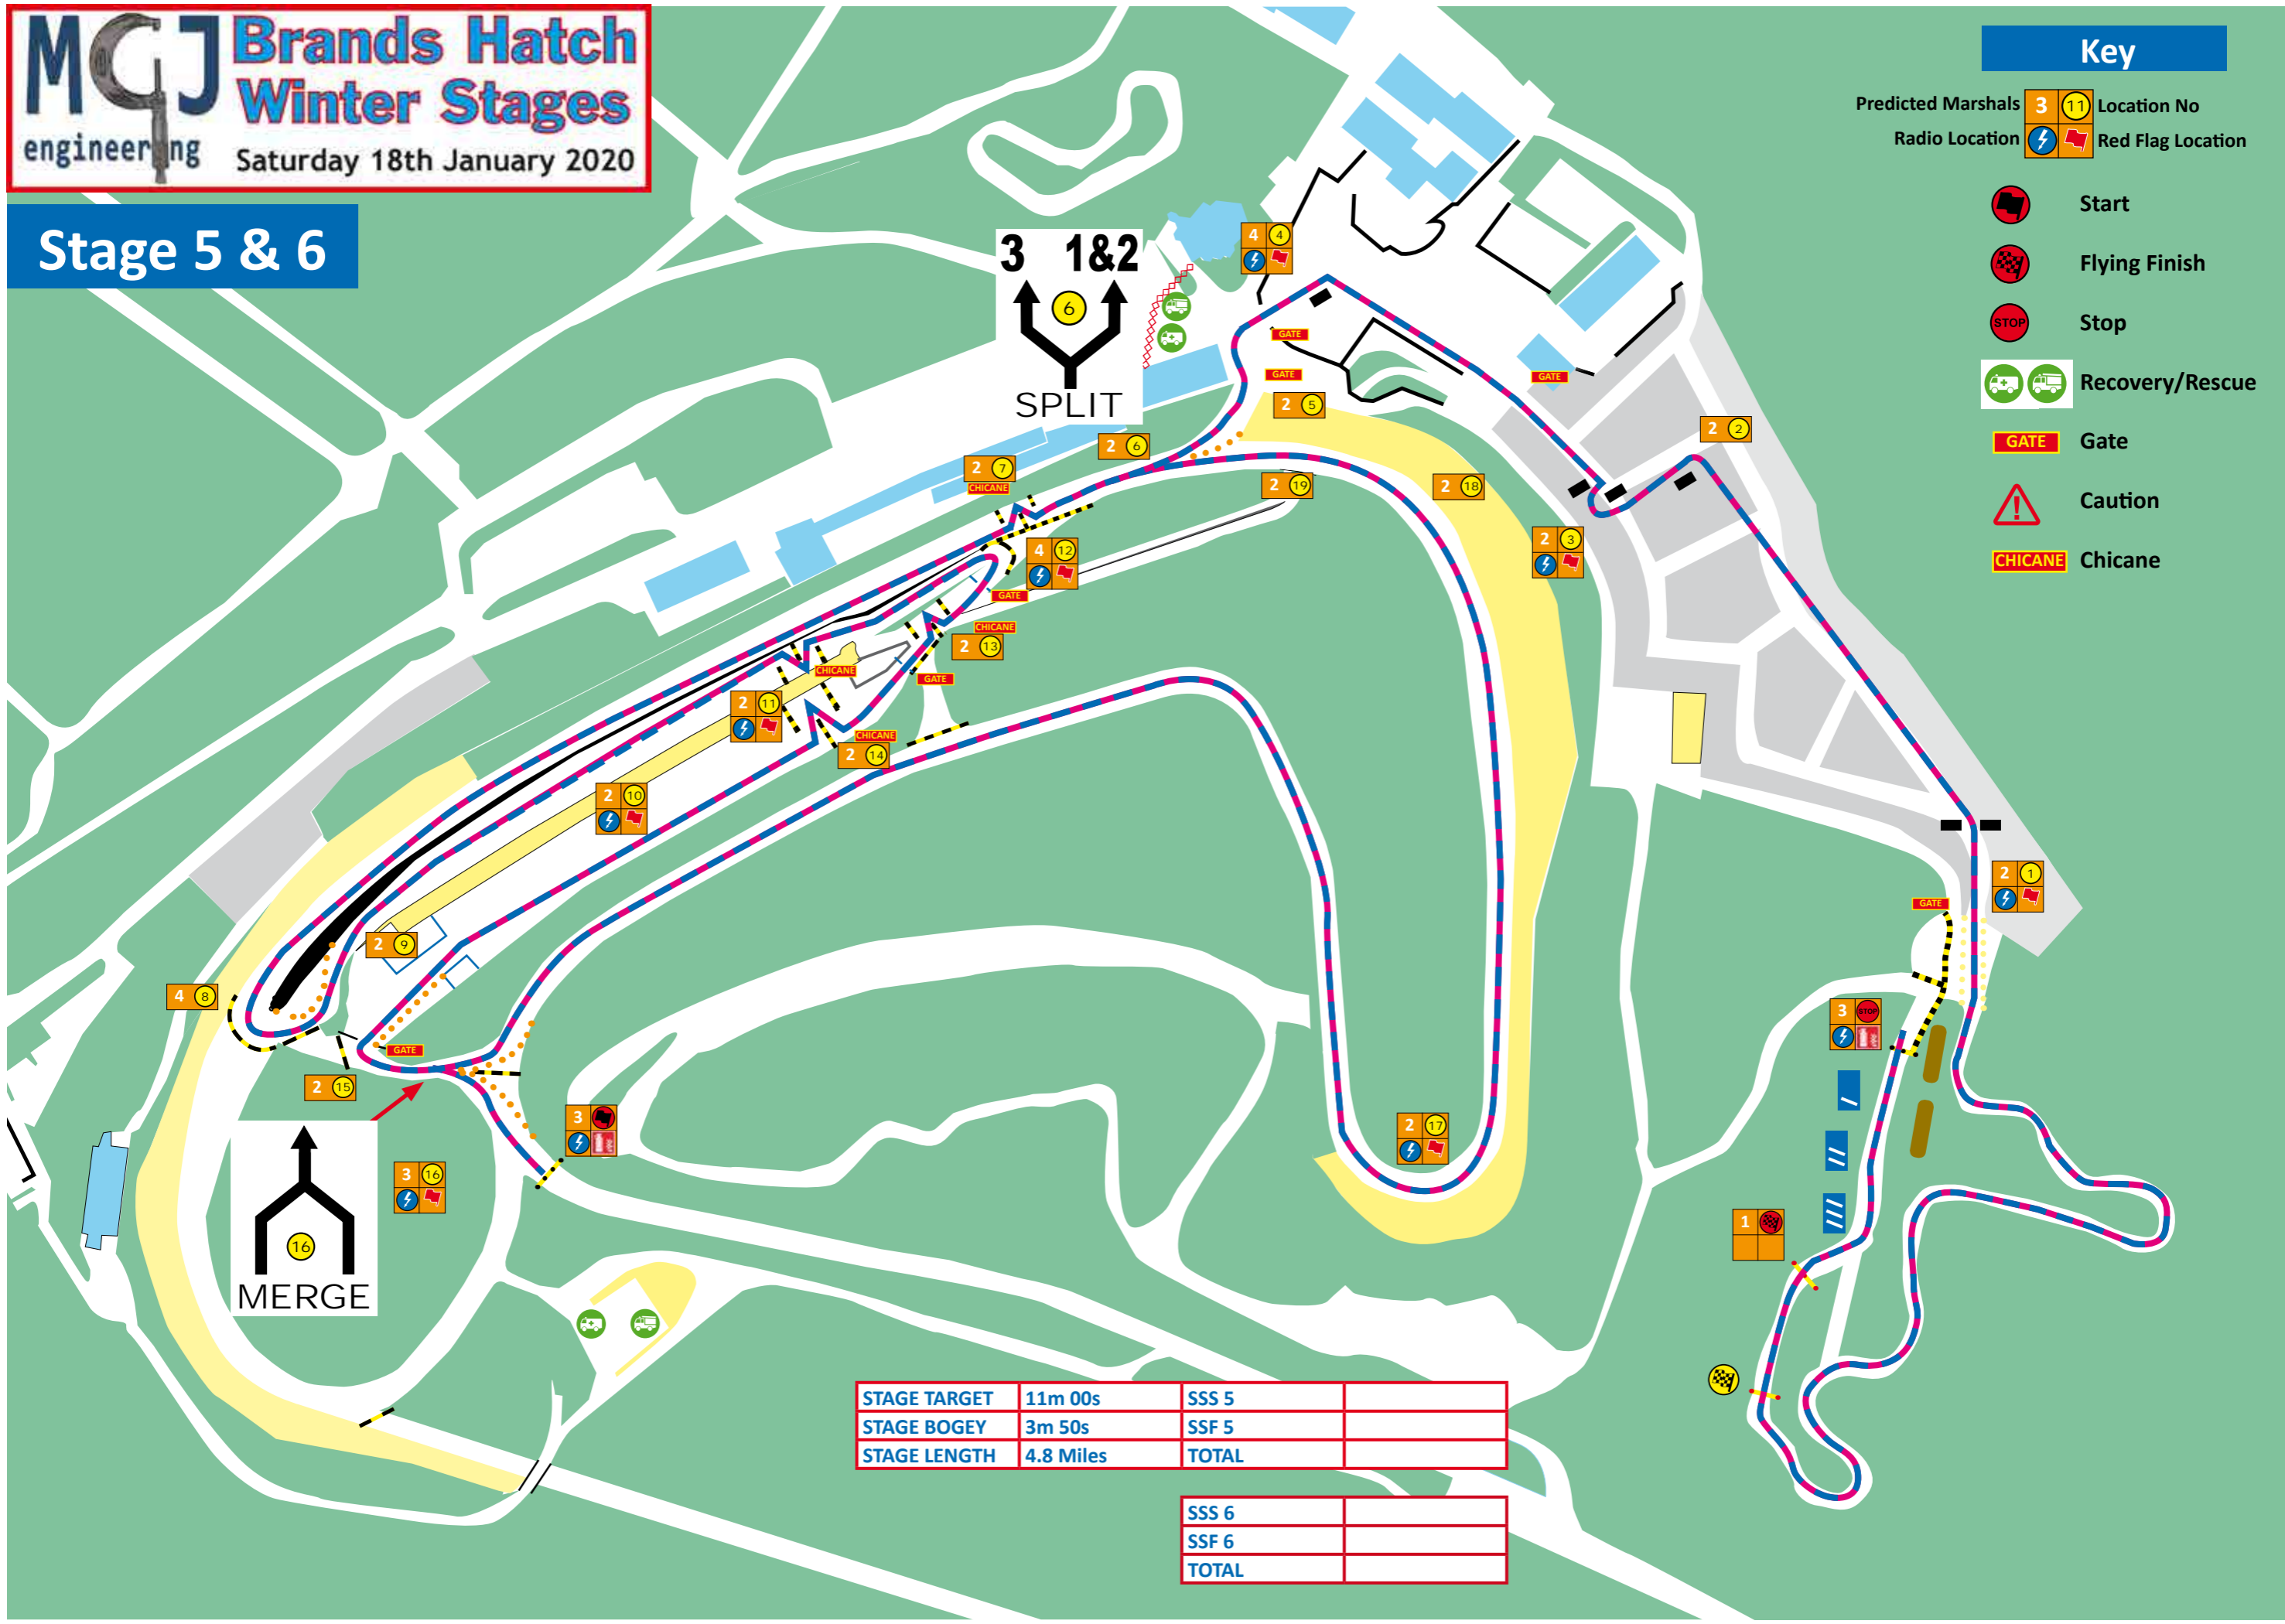

Stage 1 & 2

Key

- Predicted Marshals 3 11 Location No
- Radio Location ⚡ 🚩 Red Flag Location
- Start
- Flying Finish
- Stop
- Recovery/Rescue
- GATE Gate
- Caution
- CHICANE Chicane

STAGE TARGET	11m 00s	SSS 1	
STAGE BOGEY	3m 55s	SSF 1	
STAGE LENGTH	4.9 Miles	TOTAL	

SSS 2	
SSF 2	
TOTAL	

Stage 3 & 4

Key

Predicted Marshals 3 11 Location No
 Radio Location ⚡ 🚩 Red Flag Location

- Start
- Flying Finish
- Stop
- Recovery/Rescue
- Gate
- Caution
- Chicane

STAGE TARGET	11m 00s	SSS 3	
STAGE BOGEY	3m 46s	SSF 3	
STAGE LENGTH	4.7 Miles	TOTAL	

SSS 4	
SSF 4	
TOTAL	

Stage 5 & 6

Key

- Predicted Marshals 3 11 Location No
- Radio Location ⚡ 🚩 Red Flag Location
- 🏁 Start
- 🏁 Flying Finish
- STOP Stop
- 🚑 Recovery/Rescue
- GATE Gate
- ⚠️ Caution
- CHICANE Chicane

STAGE TARGET	11m 00s	SSS 5	
STAGE BOGEY	3m 50s	SSF 5	
STAGE LENGTH	4.8 Miles	TOTAL	

SSS 6	
SSF 6	
TOTAL	

Stage 7 & 8

Key

- Predicted Marshals 3 11 Location No
- Radio Location ⚡ 🚩 Red Flag Location
- 🏁 Start
- 🏆 Flying Finish
- STOP Stop
- 🚑 Recovery/Rescue
- GATE Gate
- ⚠️ Caution
- CHICANE Chicane