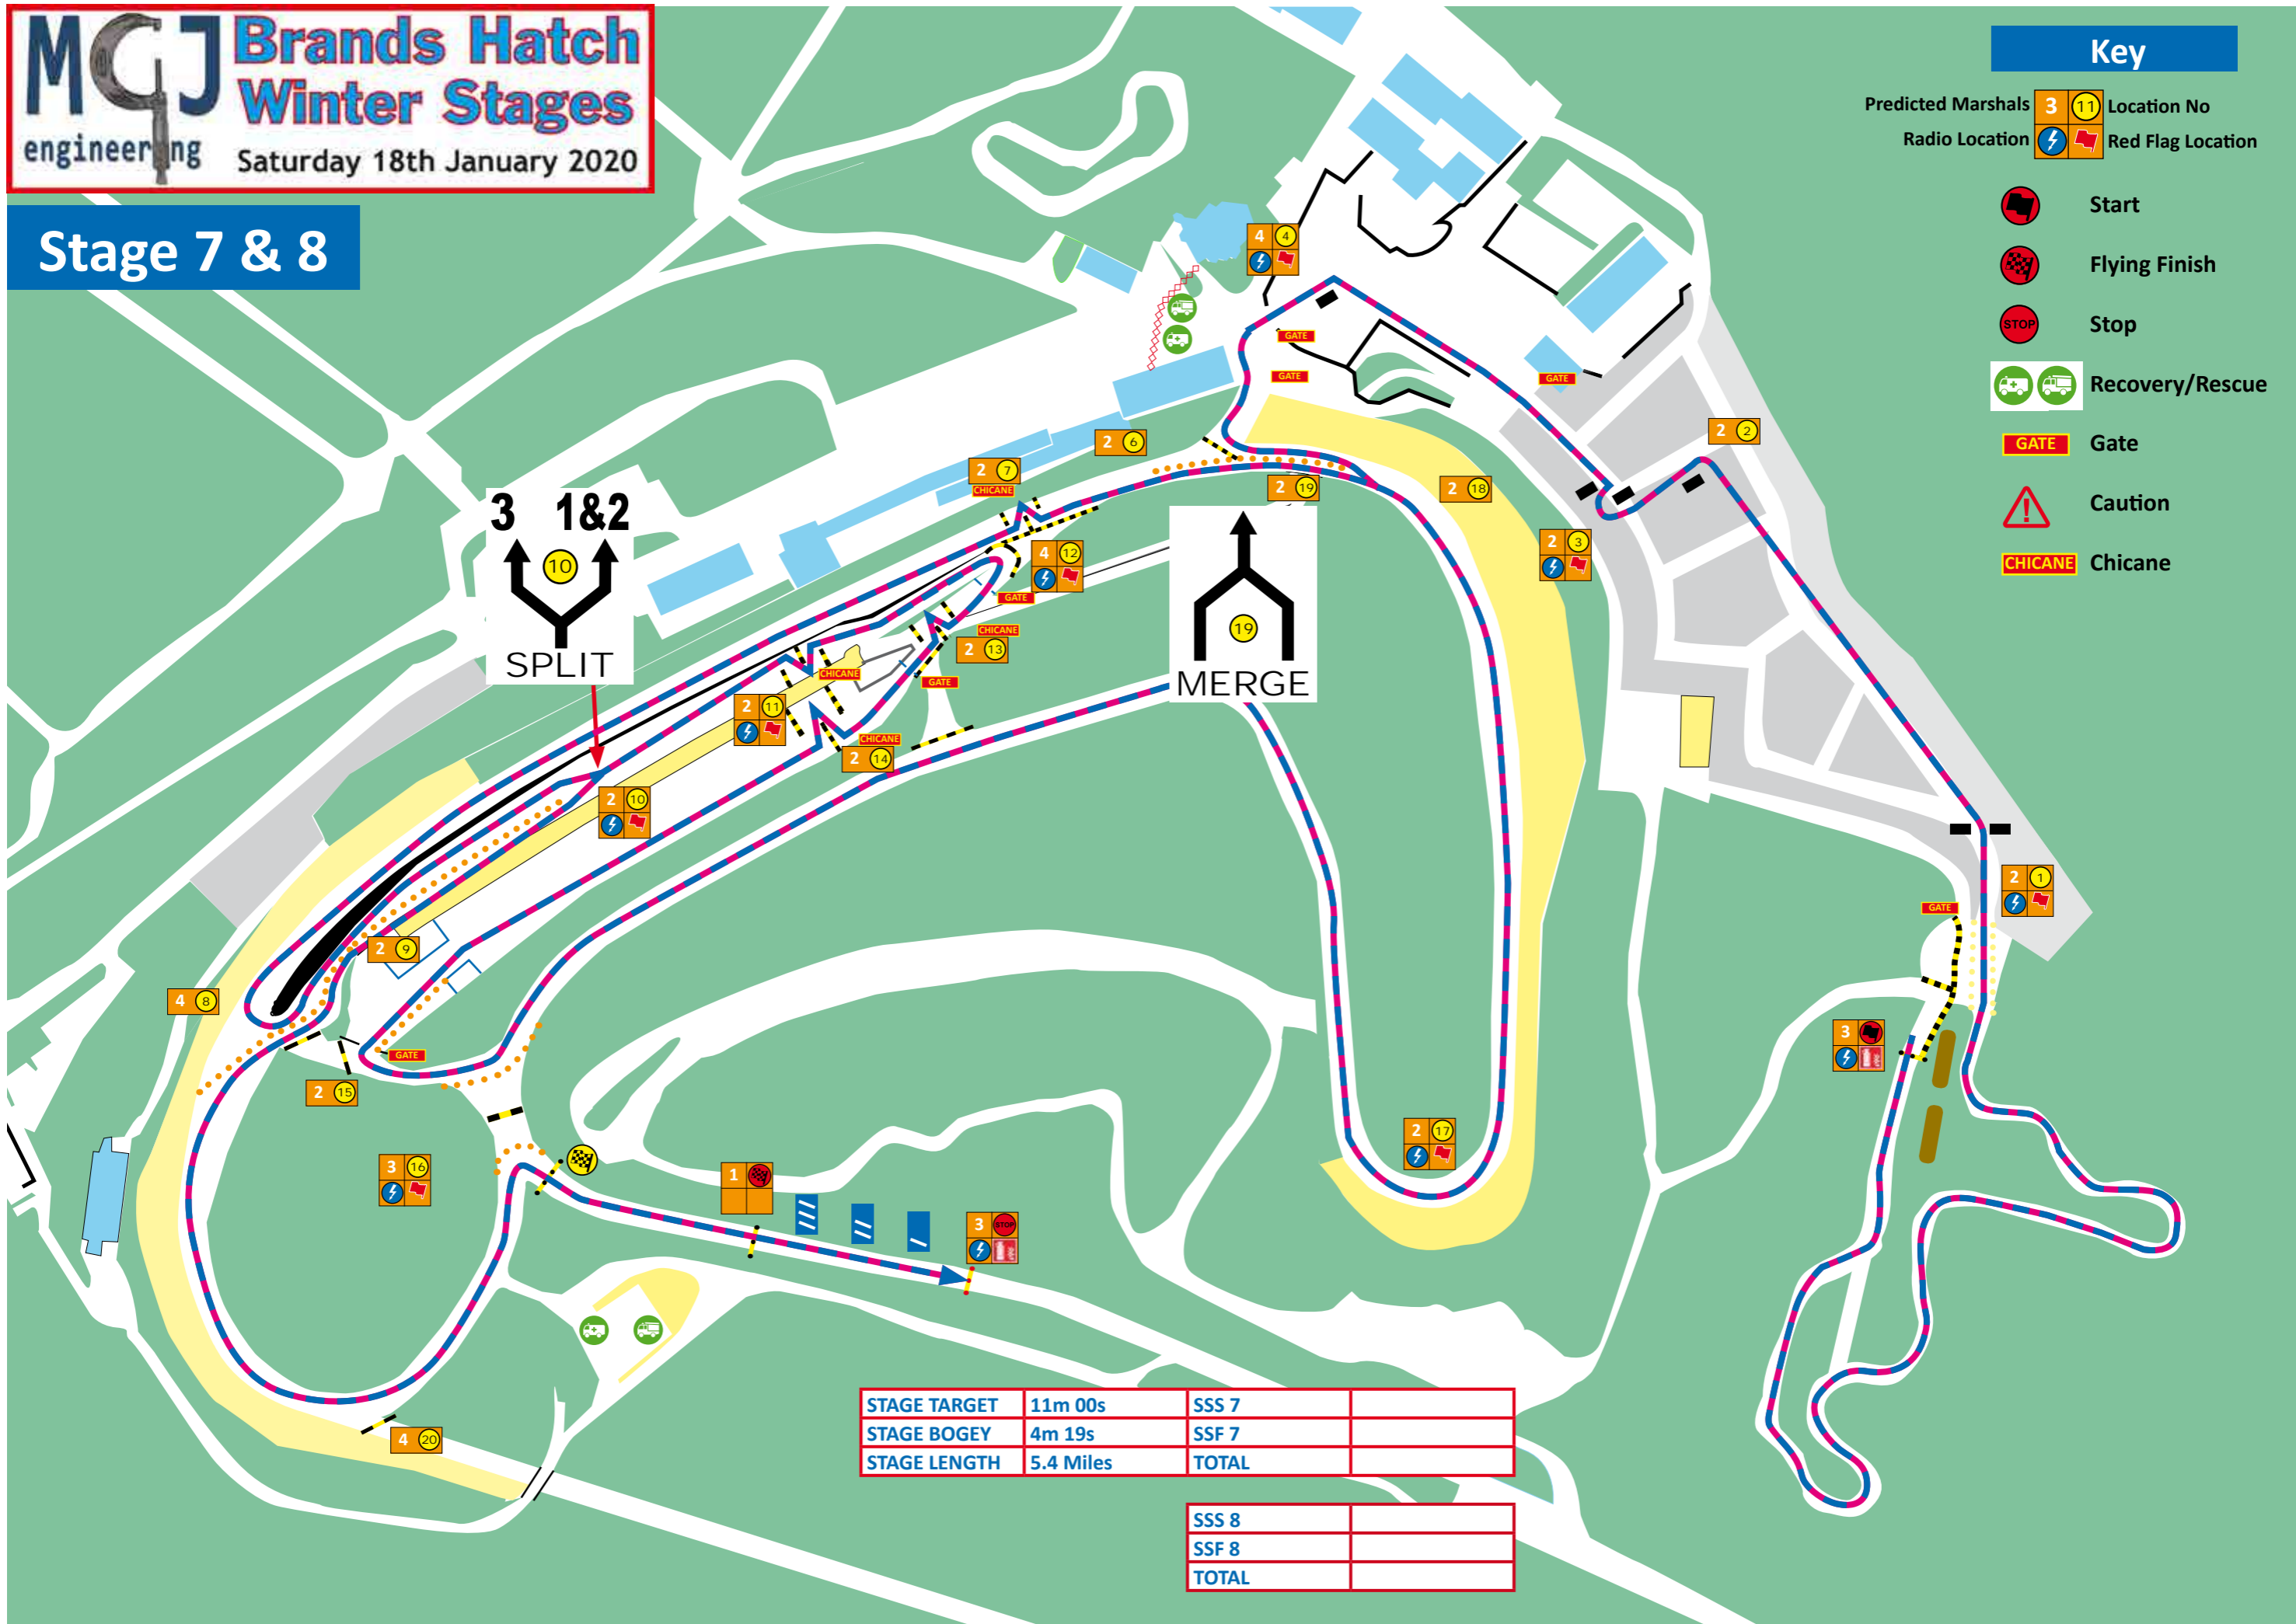

Stage 1 & 2

Key

- Predicted Marshals 3 11 Location No
- Radio Location ⚡ 🚩 Red Flag Location
- Start
- Flying Finish
- Stop
- Recovery/Rescue
- GATE Gate
- Caution
- CHICANE Chicane

STAGE TARGET	11m 00s	SSS 1	
STAGE BOGEY	3m 55s	SSF 1	
STAGE LENGTH	4.9 Miles	TOTAL	

SSS 2	
SSF 2	
TOTAL	

Stage 3 & 4

Key

Predicted Marshals 3 11 Location No
 Radio Location ⚡ 🚩 Red Flag Location

- Start
- Flying Finish
- Stop
- Recovery/Rescue
- Gate
- Caution
- Chicane

STAGE TARGET	11m 00s	SSS 3	
STAGE BOGEY	3m 46s	SSF 3	
STAGE LENGTH	4.7 Miles	TOTAL	

SSS 4	
SSF 4	
TOTAL	

Stage 5 & 6

Key

- Predicted Marshals 3 11 Location No
- Radio Location ⚡ 🚩 Red Flag Location
- 🏁 Start
- 🏁 Flying Finish
- STOP Stop
- 🚑 Recovery/Rescue
- GATE Gate
- ⚠️ Caution
- CHICANE Chicane

STAGE TARGET	11m 00s	SSS 5	
STAGE BOGEY	3m 50s	SSF 5	
STAGE LENGTH	4.8 Miles	TOTAL	

SSS 6	
SSF 6	
TOTAL	

Stage 7 & 8

Key

- Predicted Marshals 3 11 Location No
- Radio Location ⚡ 🚩 Red Flag Location
- 🏁 Start
- 🏆 Flying Finish
- STOP Stop
- 🚑 Recovery/Rescue
- GATE Gate
- ⚠️ Caution
- CHICANE Chicane